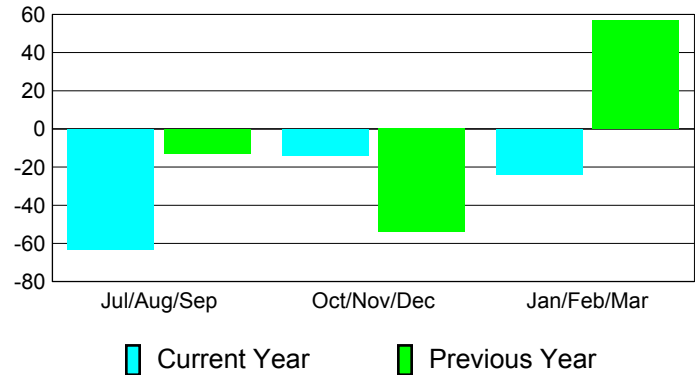

Membership Results
2010-2011

Membership
2009-2010

Month	Net Memb Goal	Actual New Memb	Actual Dropped Memb	Gain/Loss of Memb	Gain/Loss of Memb
Jul/Aug/Sep	0	21	-84	-63	-13
Oct/Nov/Dec	0	35	-49	-14	-54
Jan/Feb/Mar	0	18	-42	-24	57
Totals	0	74	-175	-101	-10

Membership Results 2010-2011

Goal, New, Dropped, Gain/Loss

Comparison of Membership Gain/Loss

Current Year Compared to the Previous Year

Gender Comparison 2010-2011

Jul/Aug/Sep

Oct/Nov/Dec

Jan/Feb/Mar