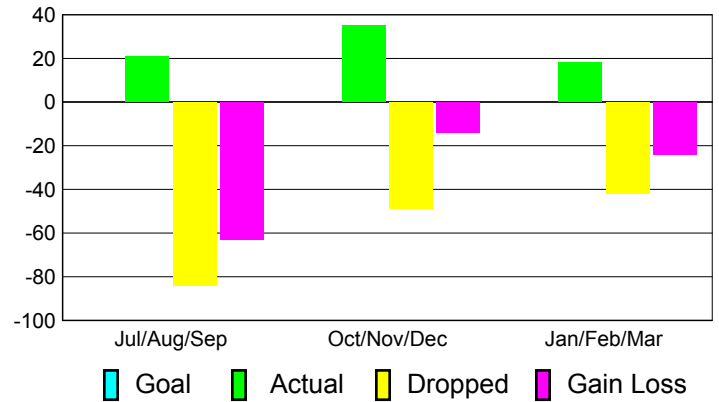

Membership Results 2010-2011

Goal, New, Dropped, Gain/Loss

Comparison of Membership Gain/Loss

Current Year Compared to the Previous Year